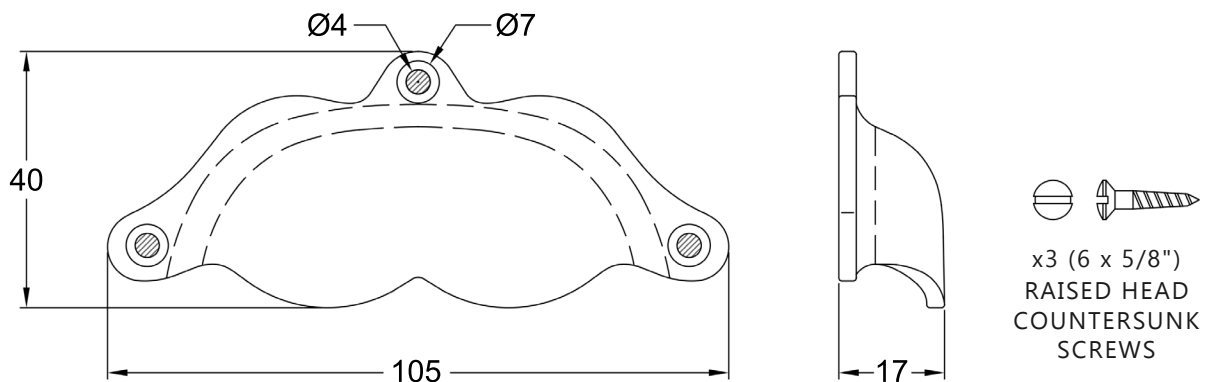

BOHO HANDLES

UK PRODUCT SPECIFICATION

deVOL

deVOL Handcrafted Boho Handles

- Our original handles are available in a variety of living finishes which will change naturally over time and get better with use.
- We recommend that you order your knobs and handles all together in one batch to ensure they are perfectly matched as a set.
- All handcrafted handles are supplied with matching raised head countersunk brass screws.
- Please affix individually, these handles are hand-crafted so the dimensions and hole locations can vary slightly.
- Clean with mild soapy water and a soft towel. Harsh cleaners with bleach and scouring pads will scratch and damage the finish.

ALL UNITS IN MM UNLESS STATED OTHERWISE

BOHO HANDLE

BOHO PETITE HANDLE